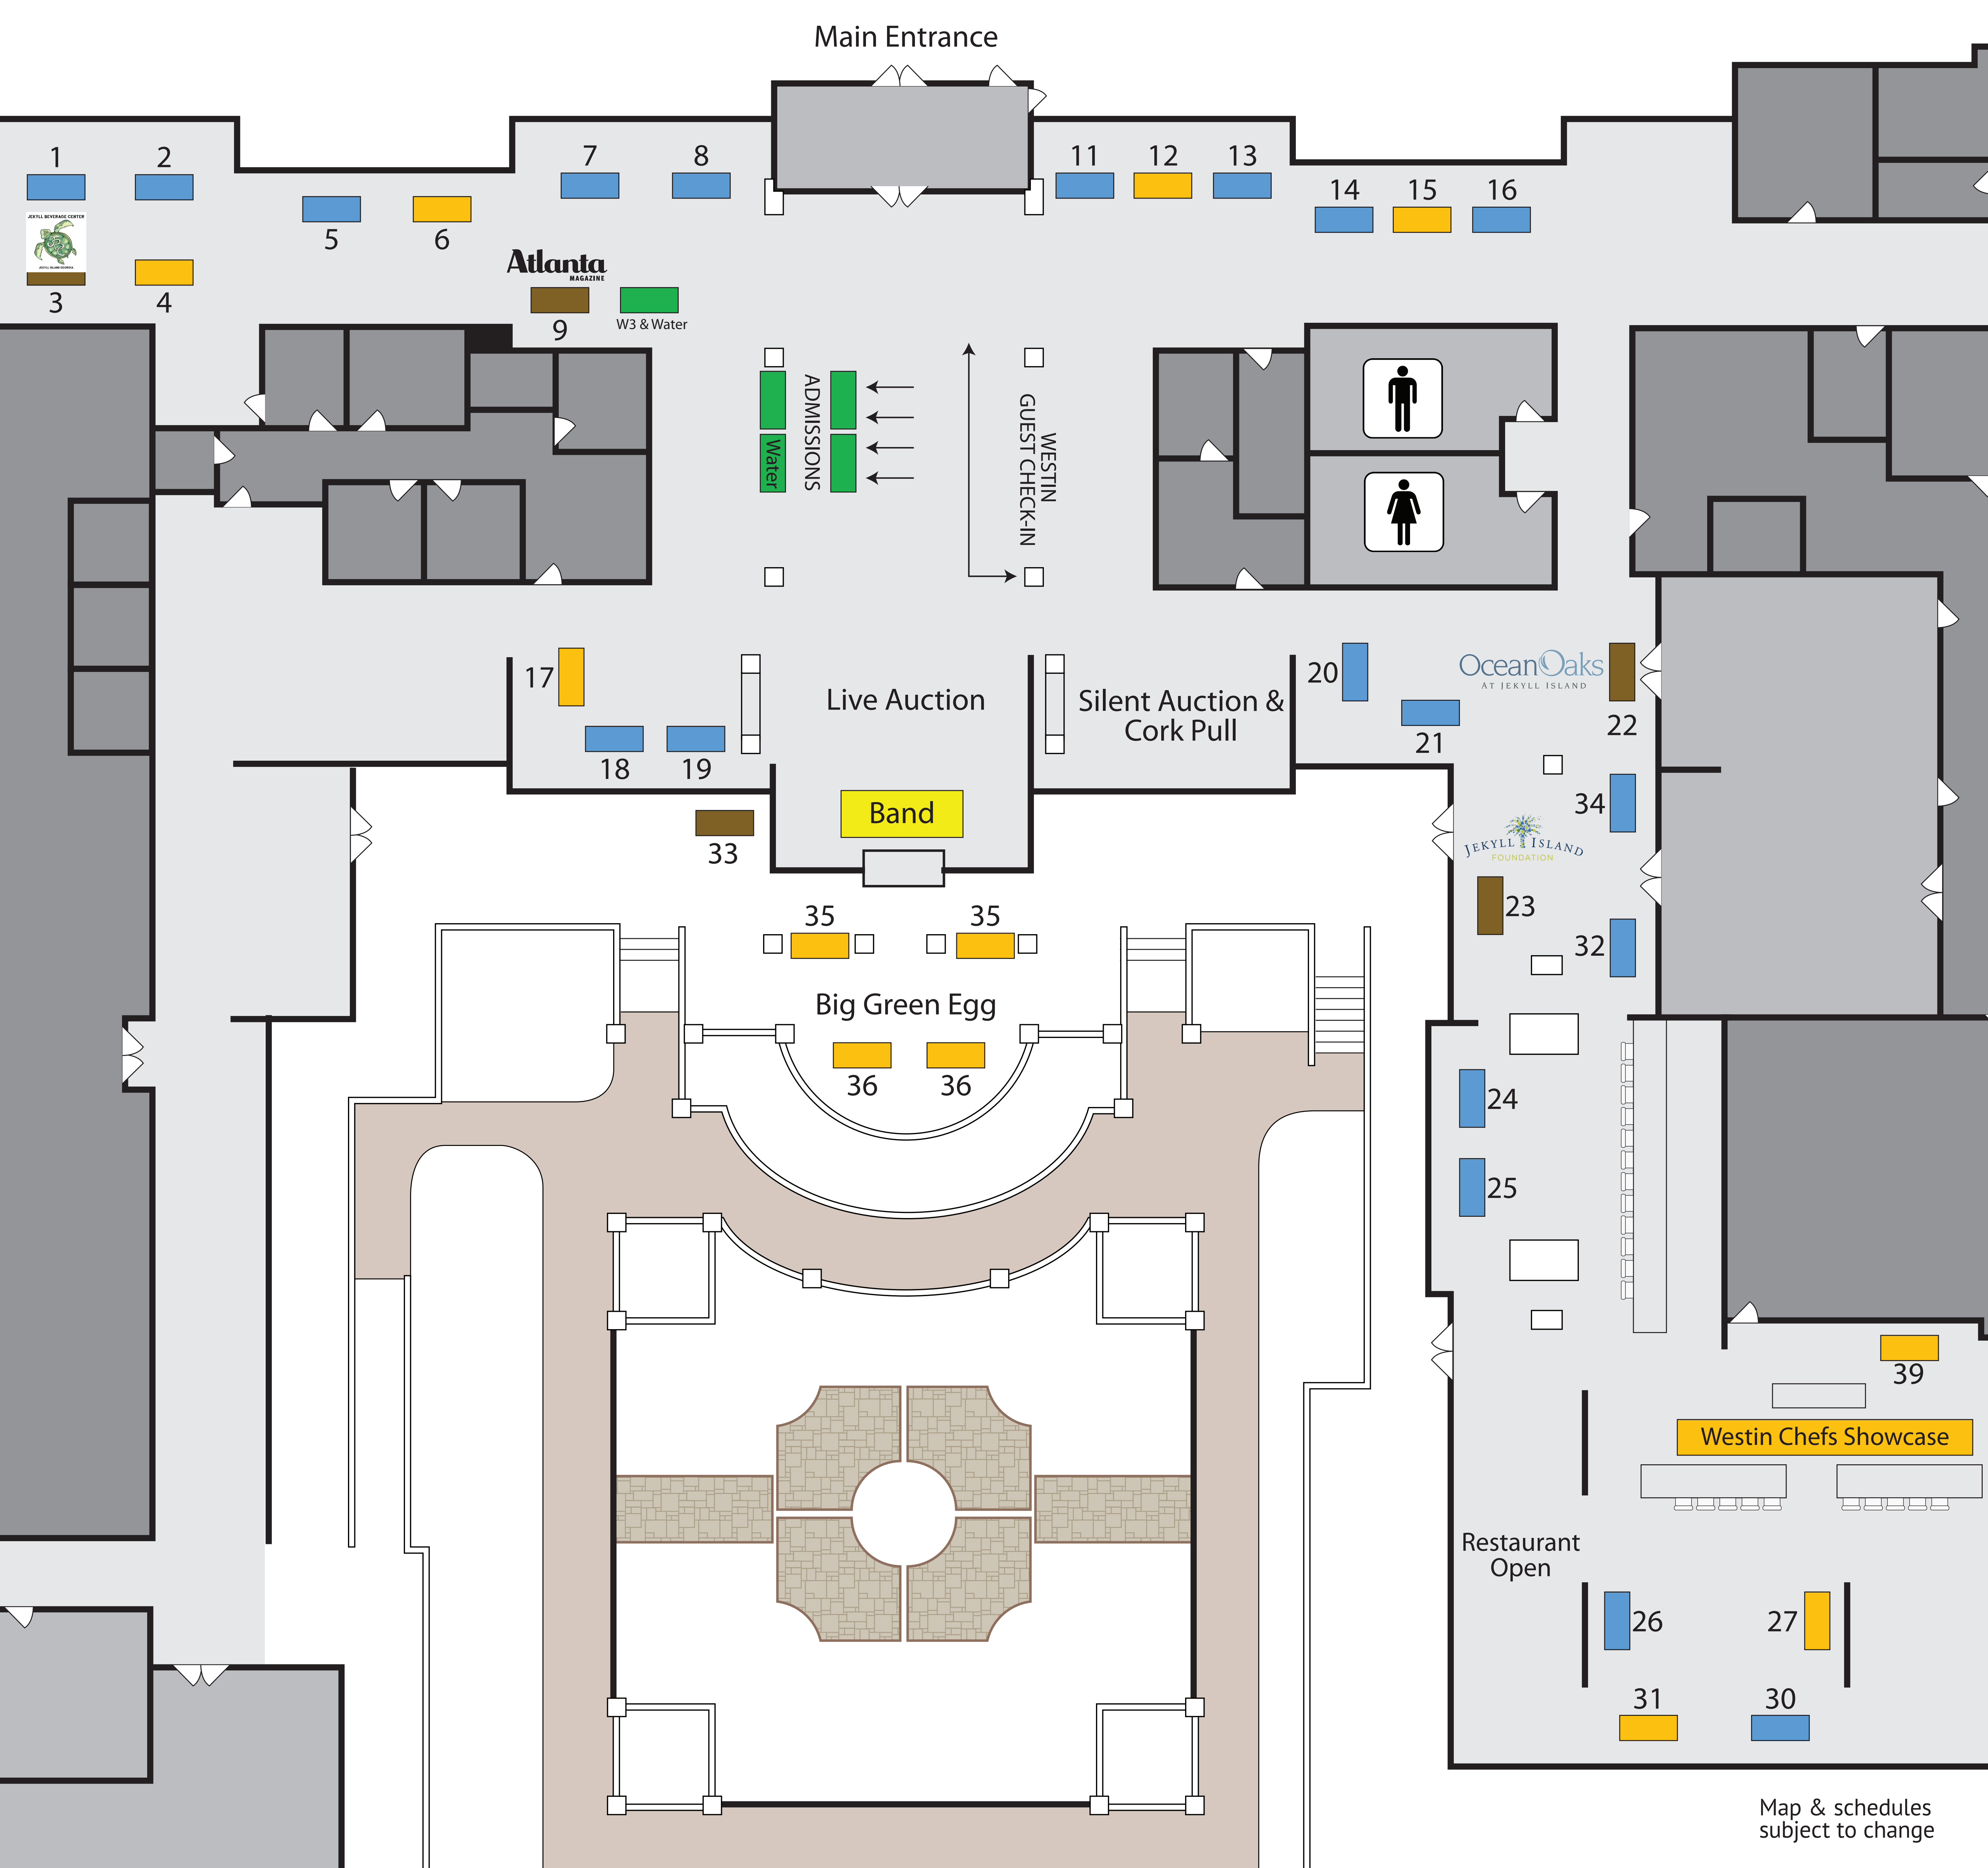

Whiskey WINE & WILDLIFE

BENEFITING JEKYLLE ISLAND FOUNDATION

PRESENTED BY THE WESTIN
JEKYLLE ISLAND

Map & schedules
subject to change

BEER

- 11. Boston Beer Company
- 19. Service Brewing Co.
- 25. Southbound Brewing Co